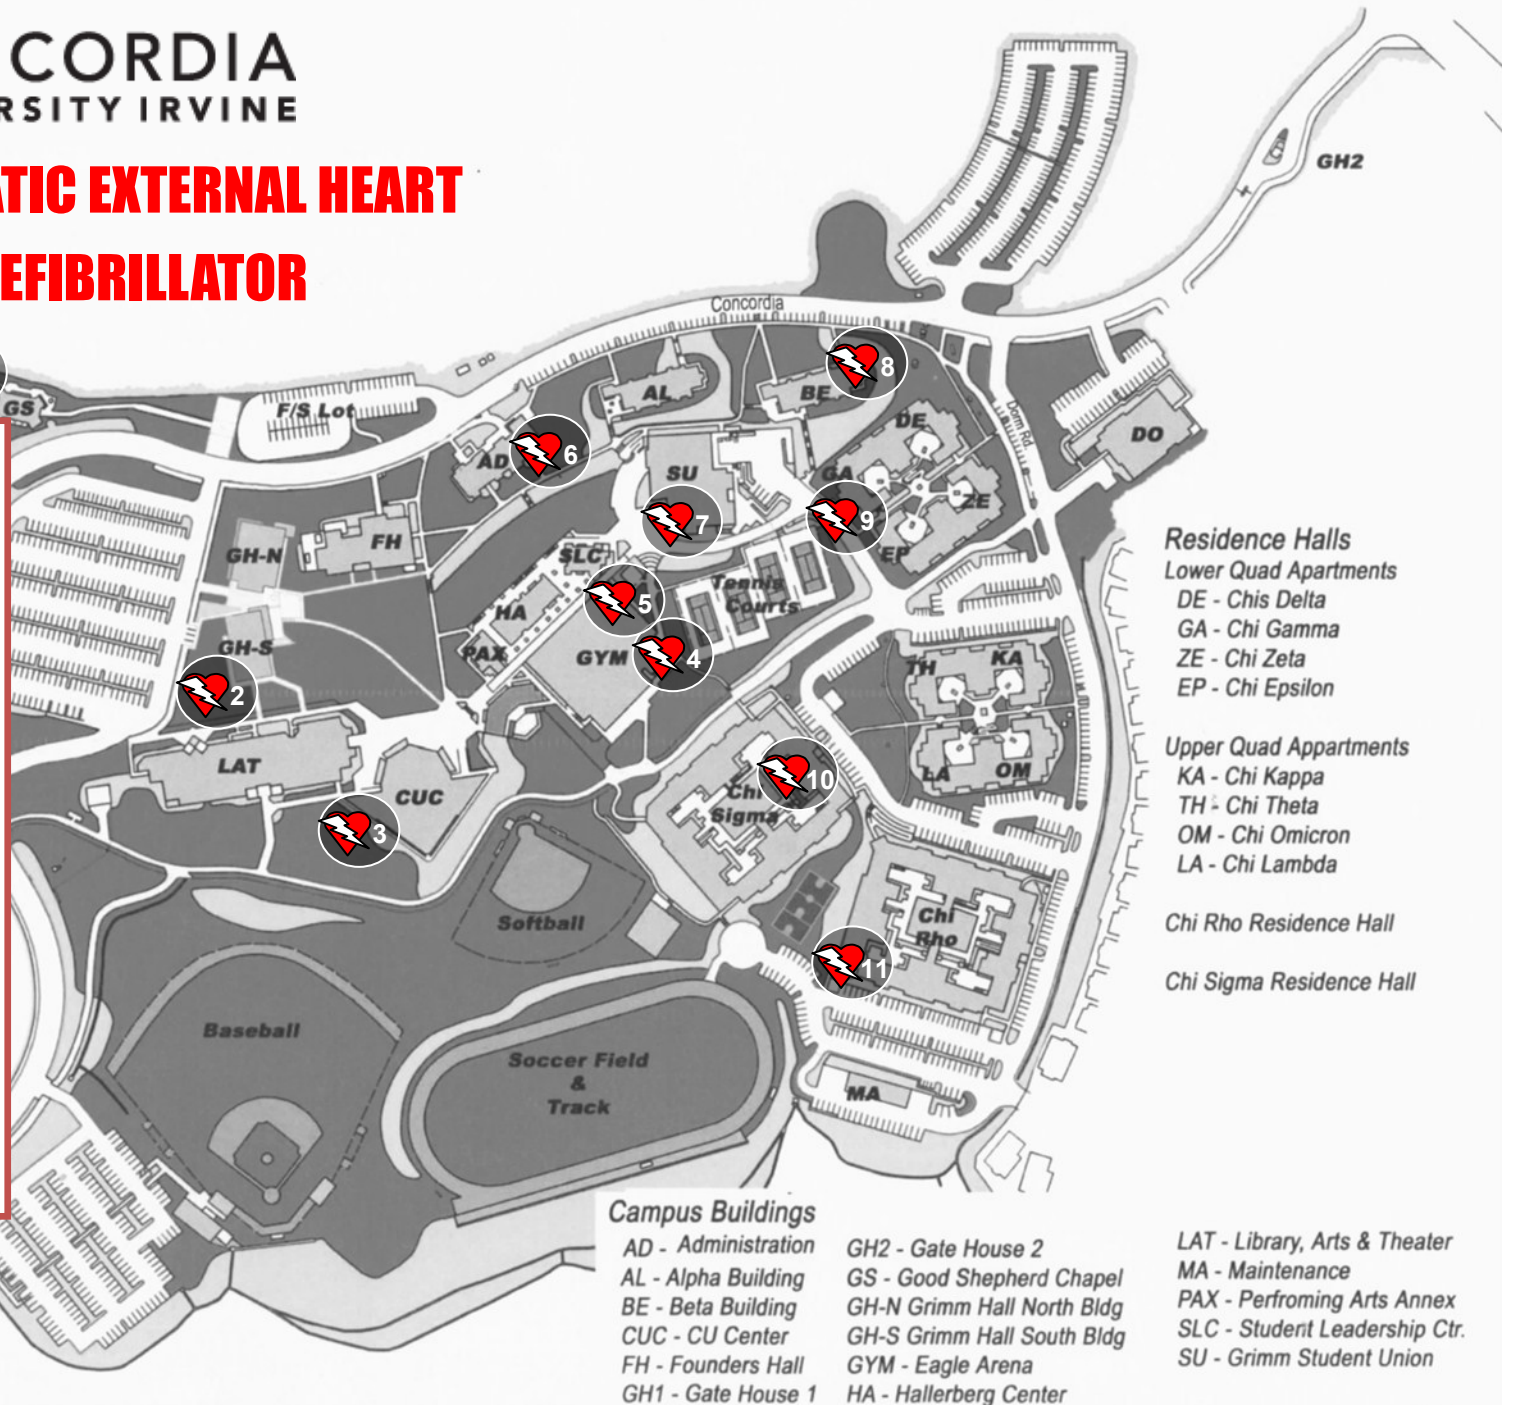

**CONCORDIA
UNIVERSITY IRVINE**

**AUTOMATIC EXTERNAL HEART
DEFIBRILLATOR**

1. **Good Shepherd Chapel** – Entry way on the left (west) wall
2. **Grimm Hall** – South building, second floor across from the stairwell
3. **CU Center** – West entrance stage left
4. **CU Arena** – South east entrance, first floor by the training room
5. **Training Room** – Portable AED for athletic trainers
6. **Administration** – North-east entrance, first floor by stairwell
7. **Student Union** – Center column of mail box area facing room 201
8. **Beta Offices** – North-east entrance, first floor by drinking fountain
9. **Lower Quad Residence Halls** – Epsilon, first floor next to laundry room
10. **Sigma Residence Halls** – Front (east) entrance by vending machines
11. **Rho Residence Halls** – South-west entrance by Rho 126

Residence Halls
Lower Quad Apartments
 DE - Chi Delta
 GA - Chi Gamma
 ZE - Chi Zeta
 EP - Chi Epsilon

Upper Quad Apartments
 KA - Chi Kappa
 TH - Chi Theta
 OM - Chi Omicron
 LA - Chi Lambda

Chi Rho Residence Hall
 Chi Sigma Residence Hall

Campus Buildings

AD - Administration
 AL - Alpha Building
 BE - Beta Building
 CUC - CU Center
 FH - Founders Hall
 GH1 - Gate House 1

GH2 - Gate House 2
 GS - Good Shepherd Chapel
 GH-N Grimm Hall North Bldg
 GH-S Grimm Hall South Bldg
 GYM - Eagle Arena
 HA - Hallerberg Center

LAT - Library, Arts & Theater
 MA - Maintenance
 PAX - Performing Arts Annex
 SLC - Student Leadership Ctr.
 SU - Grimm Student Union