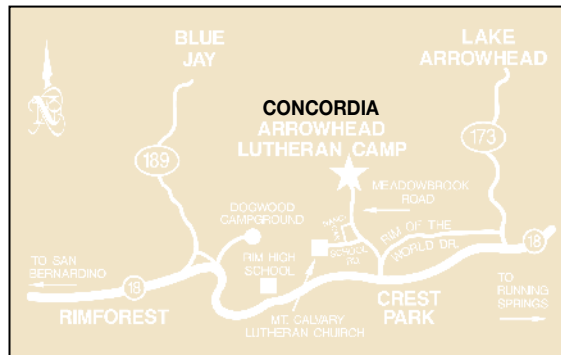

How to Contact Us:

Schedule your next retreat, conference or youth excursion at Concordia Arrowhead Lutheran Camp by visiting www.cui.edu/Arrowhead or by calling (949) 854-8002, ext. 1719.

The Mission of Concordia Arrowhead Lutheran Camp is to provide a Christian camp ministry for persons and groups of all nationalities and ages to develop an appreciation for God's creation through conferences, retreats, outdoor education ministry and camp programs to reflect the Love of Jesus Christ and His goal of salvation for all peoples.

Concordia Arrowhead Lutheran Camp

985 Meadowbrook Road, Crest Park, CA 92326
Call for reservations: (909) 336-2076